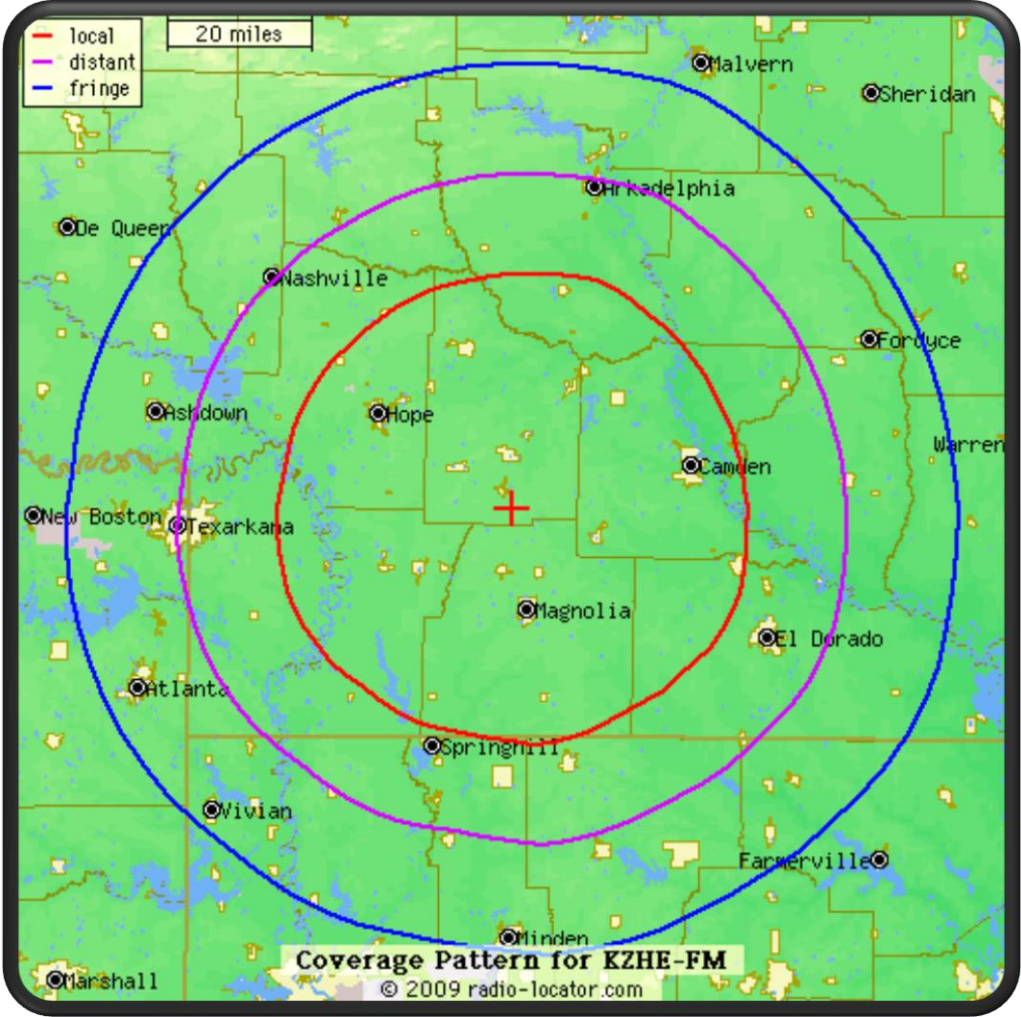

KZHE Rate Card

KZHE Radio Station / A-1 Communications

406 W. Union, Magnolia, Arkansas 71753

870-234-7790 / fax 870-234-7791 / website: www.kzhe.com

NET RATES

Time Period	Length :15	Length :30	Length :60
ROS 7A-7P	5.25	7.00	14.00
6A-10A	7.75	10.00	20.00
10A-10P	5.25	7.00	14.00
10P-6A	3.00	6.00	12.00

GROSS RATES

Time Period	Length :15	Length :30	Length :60
ROS 7A-7P	6.25	8.50	16.50
6A-10A	9.25	12.00	23.50
10A-10P	6.25	8.50	16.50
10P-6A	3.75	7.25	14.00

Additional Sponsorship Avails

*Weather Forecast: $140/month (includes 2 - :30s per day, M-F)

*News Sponsor: $175/month (includes 2 - :30s per day, M-F)

*Remote Broadcast: $175.00/hour (2 Hour Minimum)

*Razorback Sports: $200/month

*Website: $100 - $300/month

* All rates are net cost *

For more information, contact a sales rep at 870-234-7790 or email kzhe@kzhe.com

KZHE Coverage Map